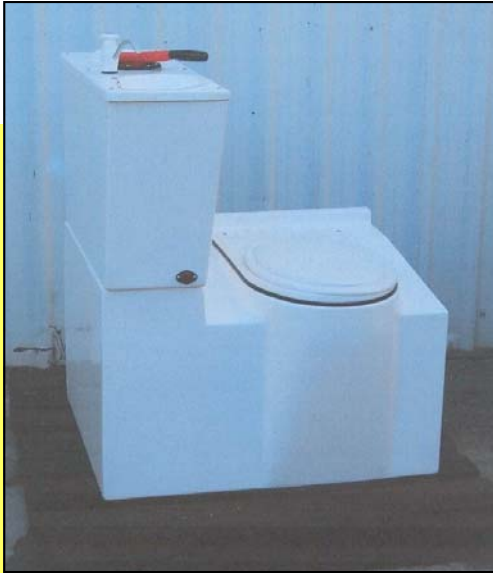

MFT 3 Toilet Internal

Fibreglass Fresh Flush Portable Toilet System

- Fresh Water Flushing System
- Fibreglass Internal
- Compact Design
- 180 Litre waste tank
- 70 Litre Fresh water tank
- Heavy duty marine type flushing pump.
- Inspection port for water filling.